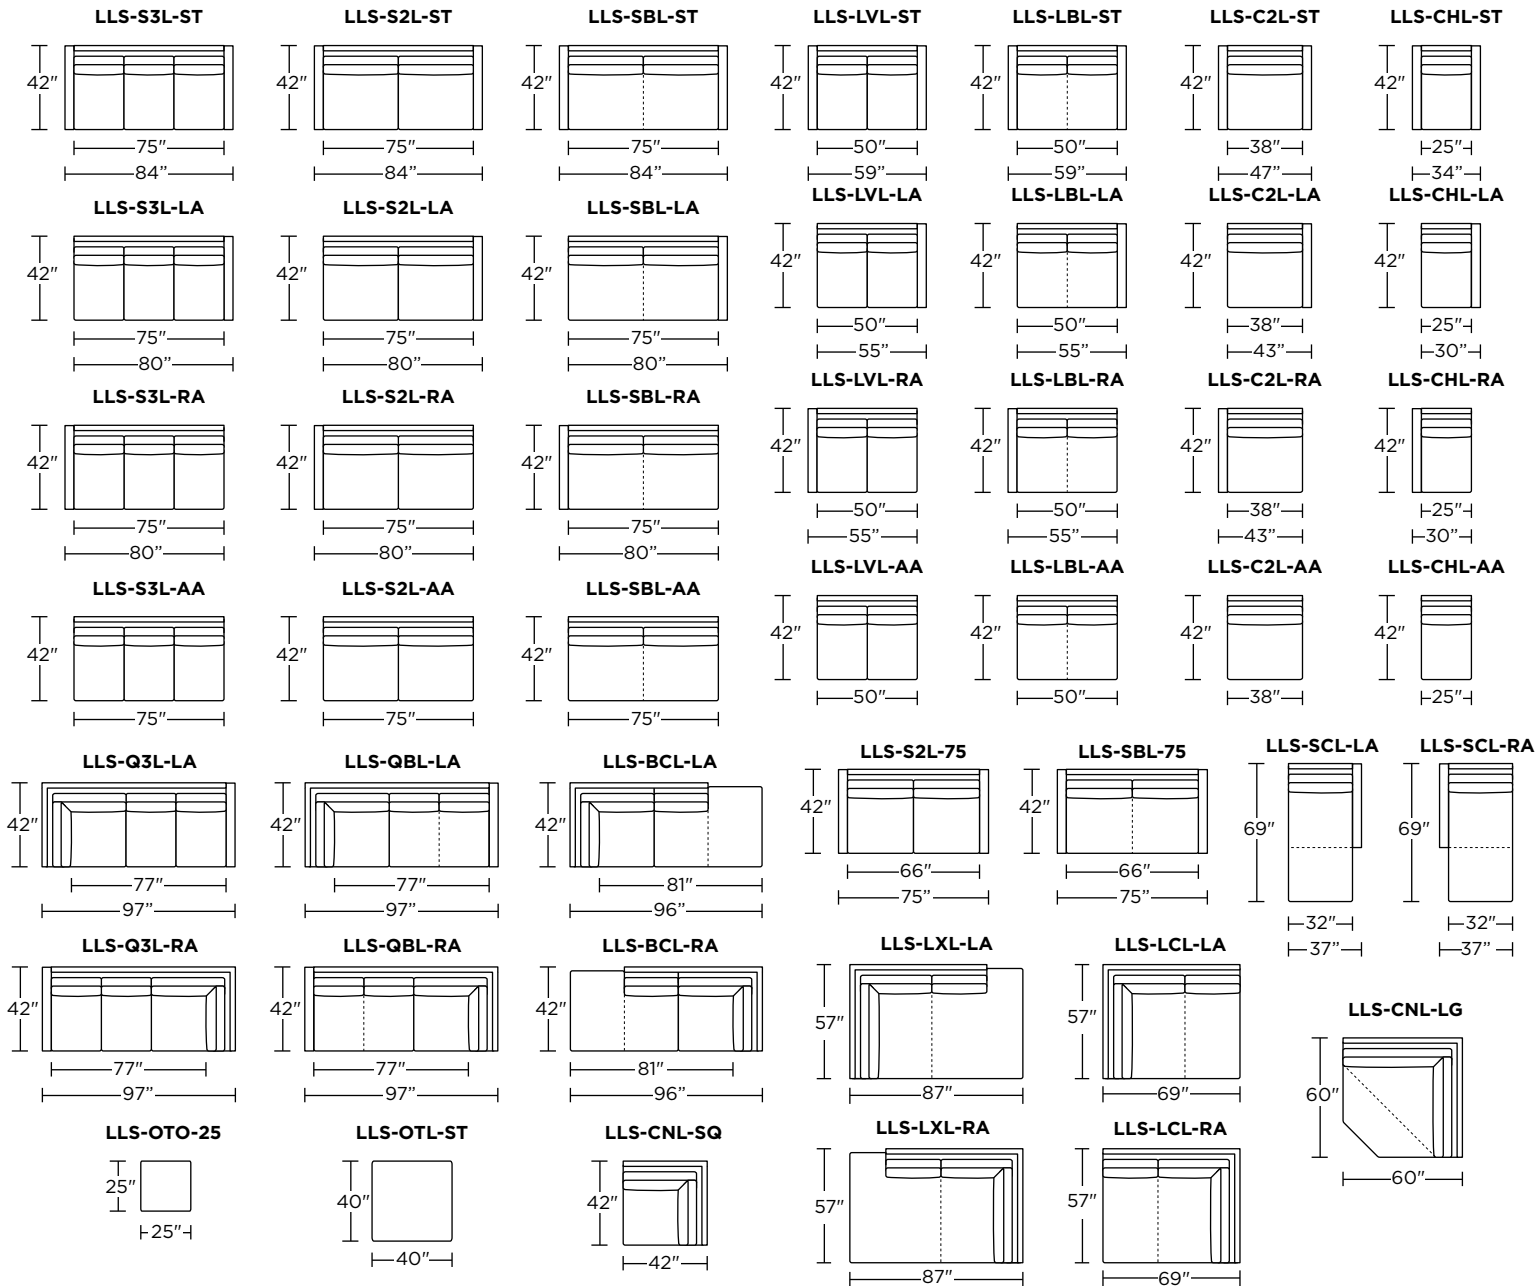

PERSONALIZE WITH AMERICAN LEATHER® SLOPE ARM - GRAND

42" Overall Depth

Standard Features:

- Advanced unidirectional suspension system
- Loose back and seat cushions
- Single-needle top-stitch
- Limited lifetime warranty on frame and suspension
- Quick-ship delivery

Options:

- Premium high-density, high-resiliency foam seat cushions encased in down
- Premium high-density, high-resiliency foam seat cushions
- Metal legs available in Antique Brass, Burnished Bronze or Polished Nickel finish
- Solid wood legs available in Natural Walnut or Gray Ash
- Contrasting seat and back cushions (two-tone) available
- Low profile back cushions available (overall height 33")
- High profile back cushions available (overall height 36")

Please use actual leather, fabric, Crypton®, Sunbrella® and Ultrasuede® swatches when specifying furniture as the colors shown may vary due to the printing process.

Note: Dotted line indicates seam on leather, Ultrasuede® and up the roll fabrics. Seams are eliminated with railroaded fabrics.

Scale: 1/8 inch = 1 foot
All dimensions are approximate and subject to change. V07.20.23