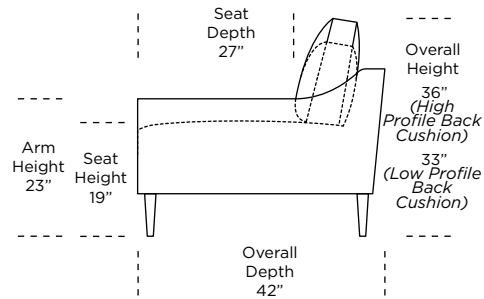

PERSONALIZE WITH AMERICAN LEATHER® SLOPE ARM - GRAND

42" Overall Depth

Standard Features:

- Advanced unidirectional suspension system
- Loose back and seat cushions
- Single-needle top-stitch
- Limited lifetime warranty on frame and suspension
- Quick-ship delivery

Options:

- Premium high-density, high-resiliency foam seat cushions encased in down
- Premium high-density, high-resiliency foam seat cushions
- Metal legs available in Antique Brass, Burnished Bronze or Polished Nickel finish
- Solid wood legs available in Natural Walnut or Gray Ash
- Contrasting seat and back cushions (two-tone) available
- Low profile back cushions available (overall height 33")
- High profile back cushions available (overall height 36")

Please use actual leather, fabric, Crypton®, Sunbrella® and Ultrasuede® swatches when specifying furniture as the colors shown may vary due to the printing process.

Note: Dotted line indicates seam on leather, Ultrasuede® and up the roll fabrics. Seams are eliminated with railroaded fabrics.

Scale: 1/8 inch = 1 foot
All dimensions are approximate and subject to change. V07.20.23